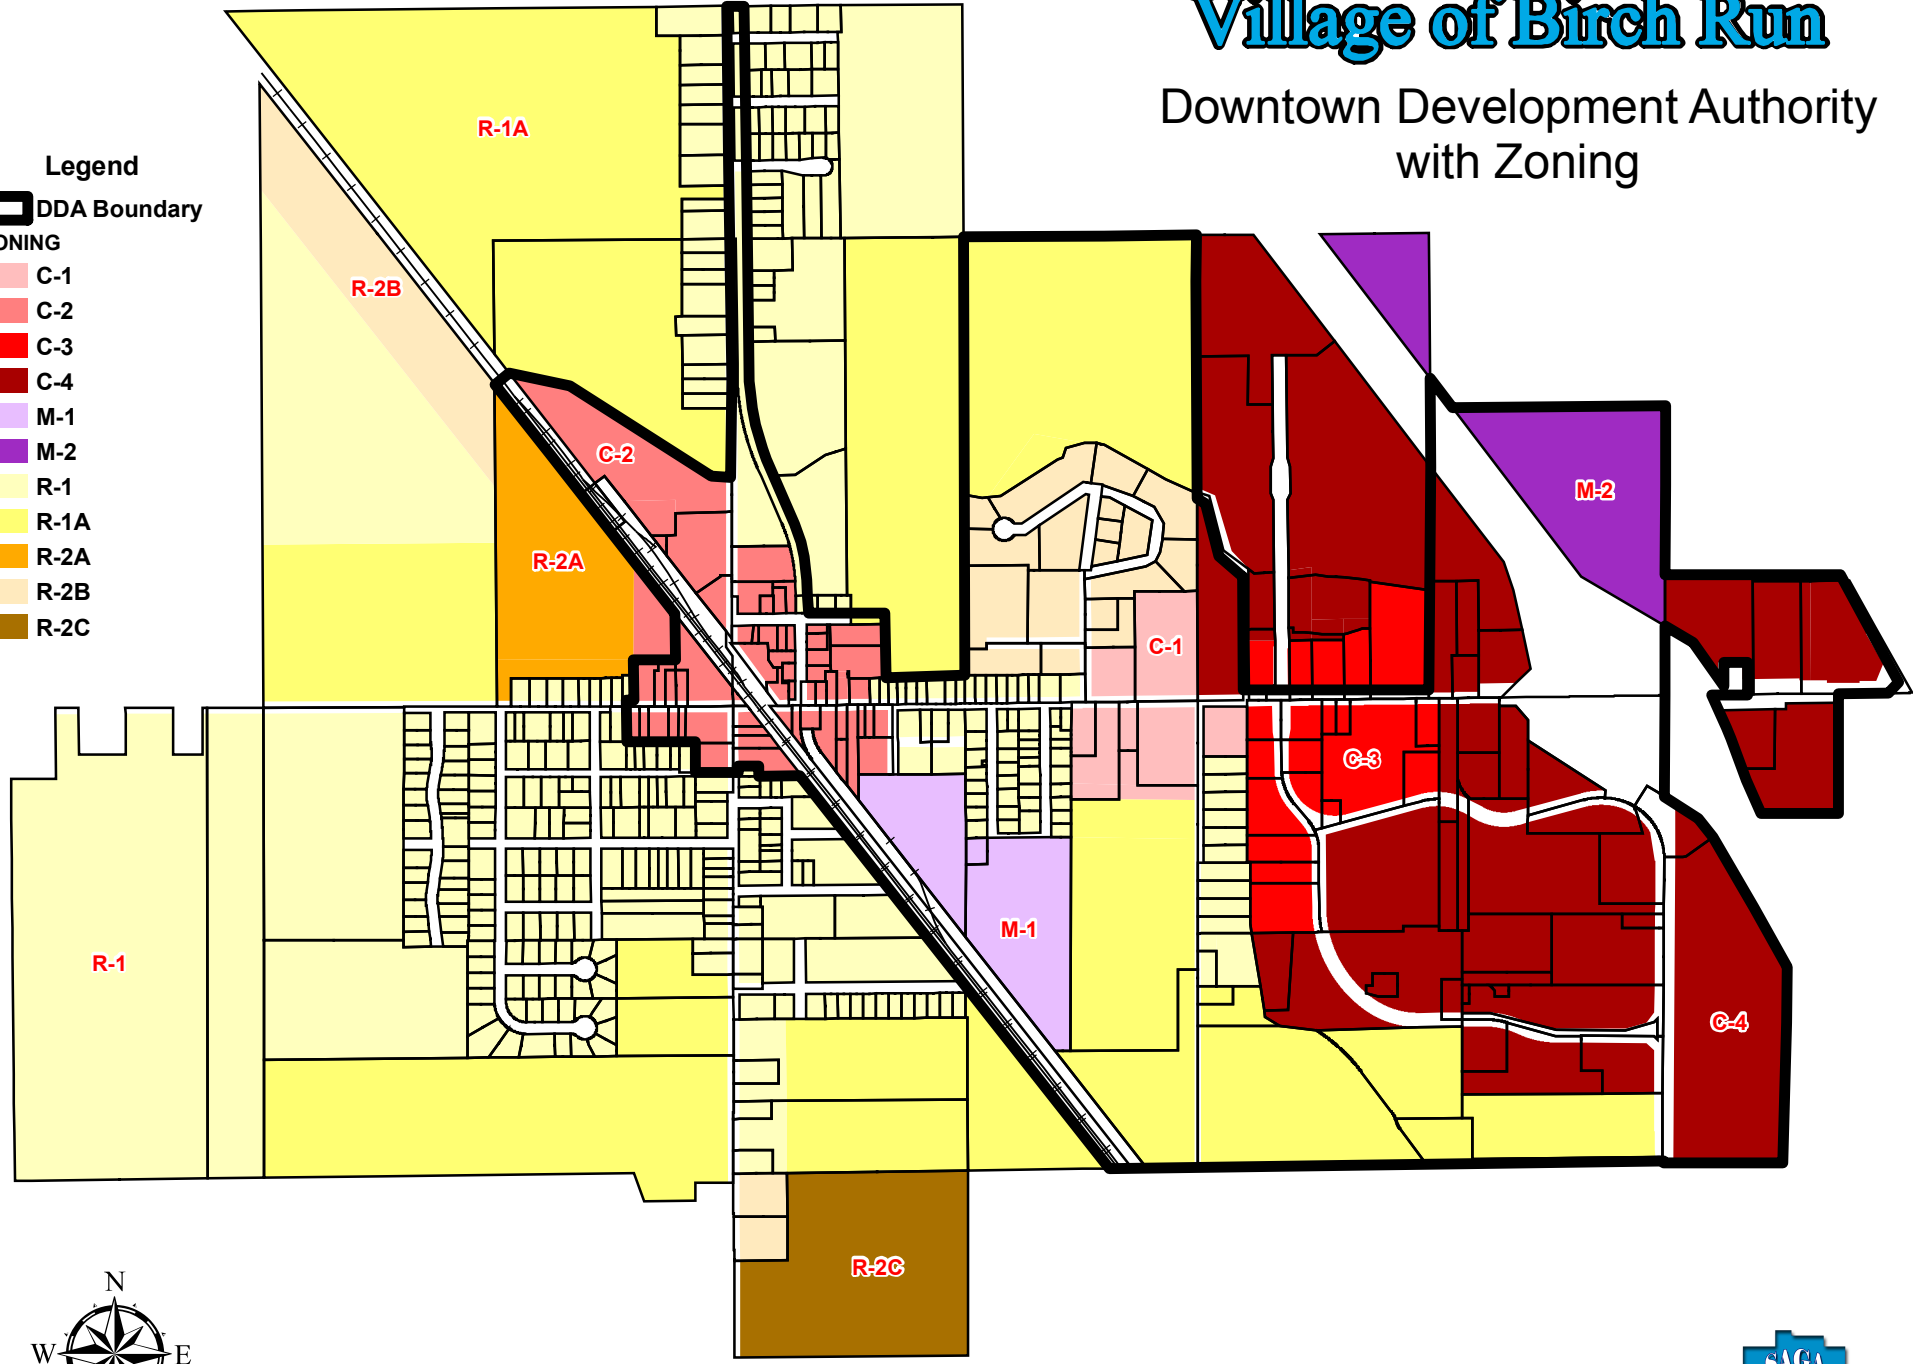

# Village of Birch Run

Downtown Development Authority  
with Zoning

- Legend**
- DDA Boundary
  - ZONING**
  - C-1
  - C-2
  - C-3
  - C-4
  - M-1
  - M-2
  - R-1
  - R-1A
  - R-2A
  - R-2B
  - R-2C

Created 9/8/2008