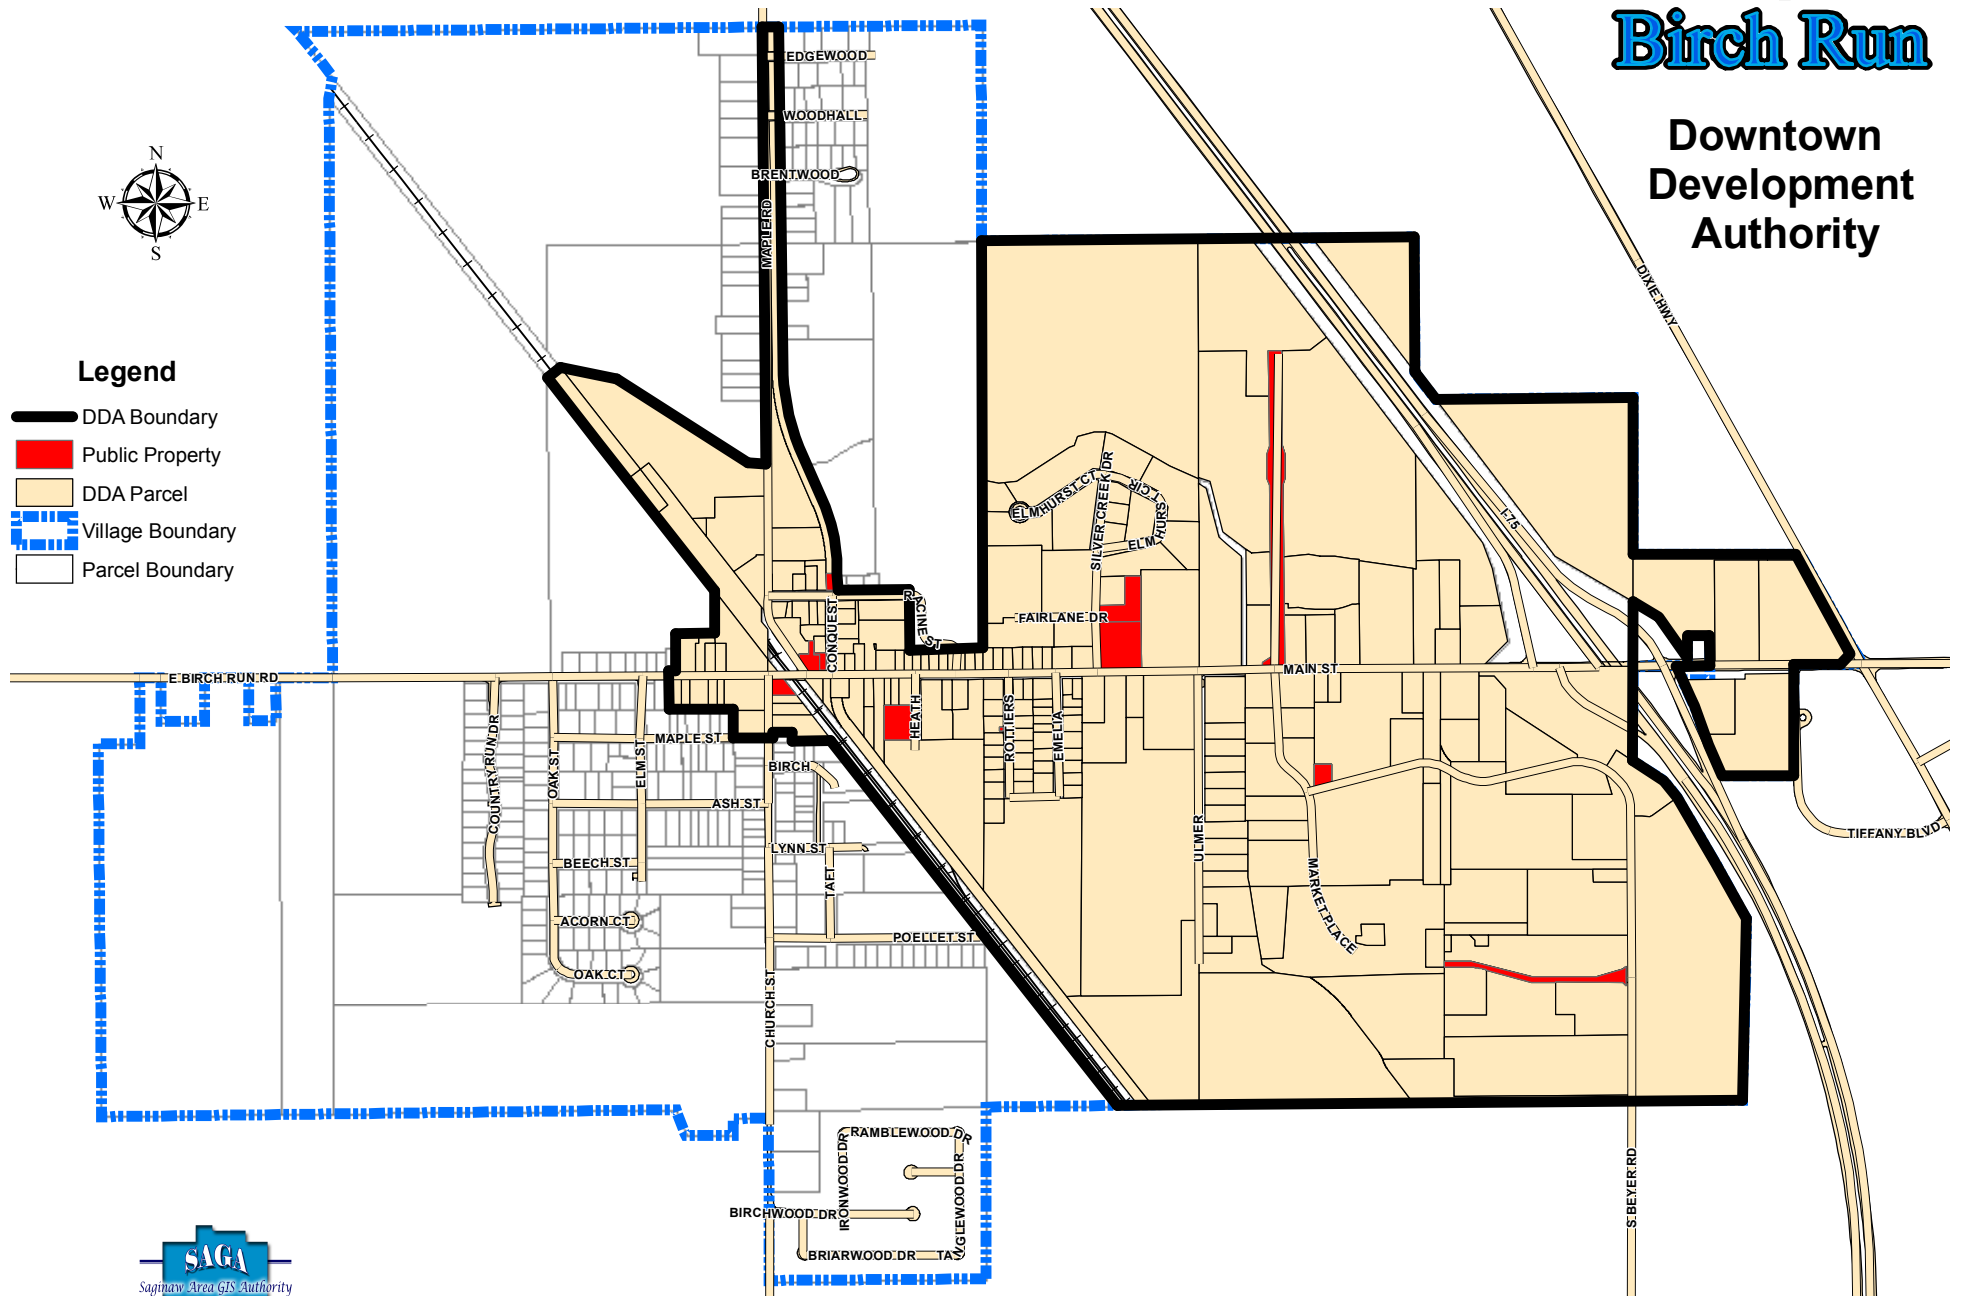

Village of Birch Run

Downtown Development Authority

Legend

- DDA Boundary
- Public Property
- DDA Parcel
- Village Boundary
- Parcel Boundary

Created 9/8/2008