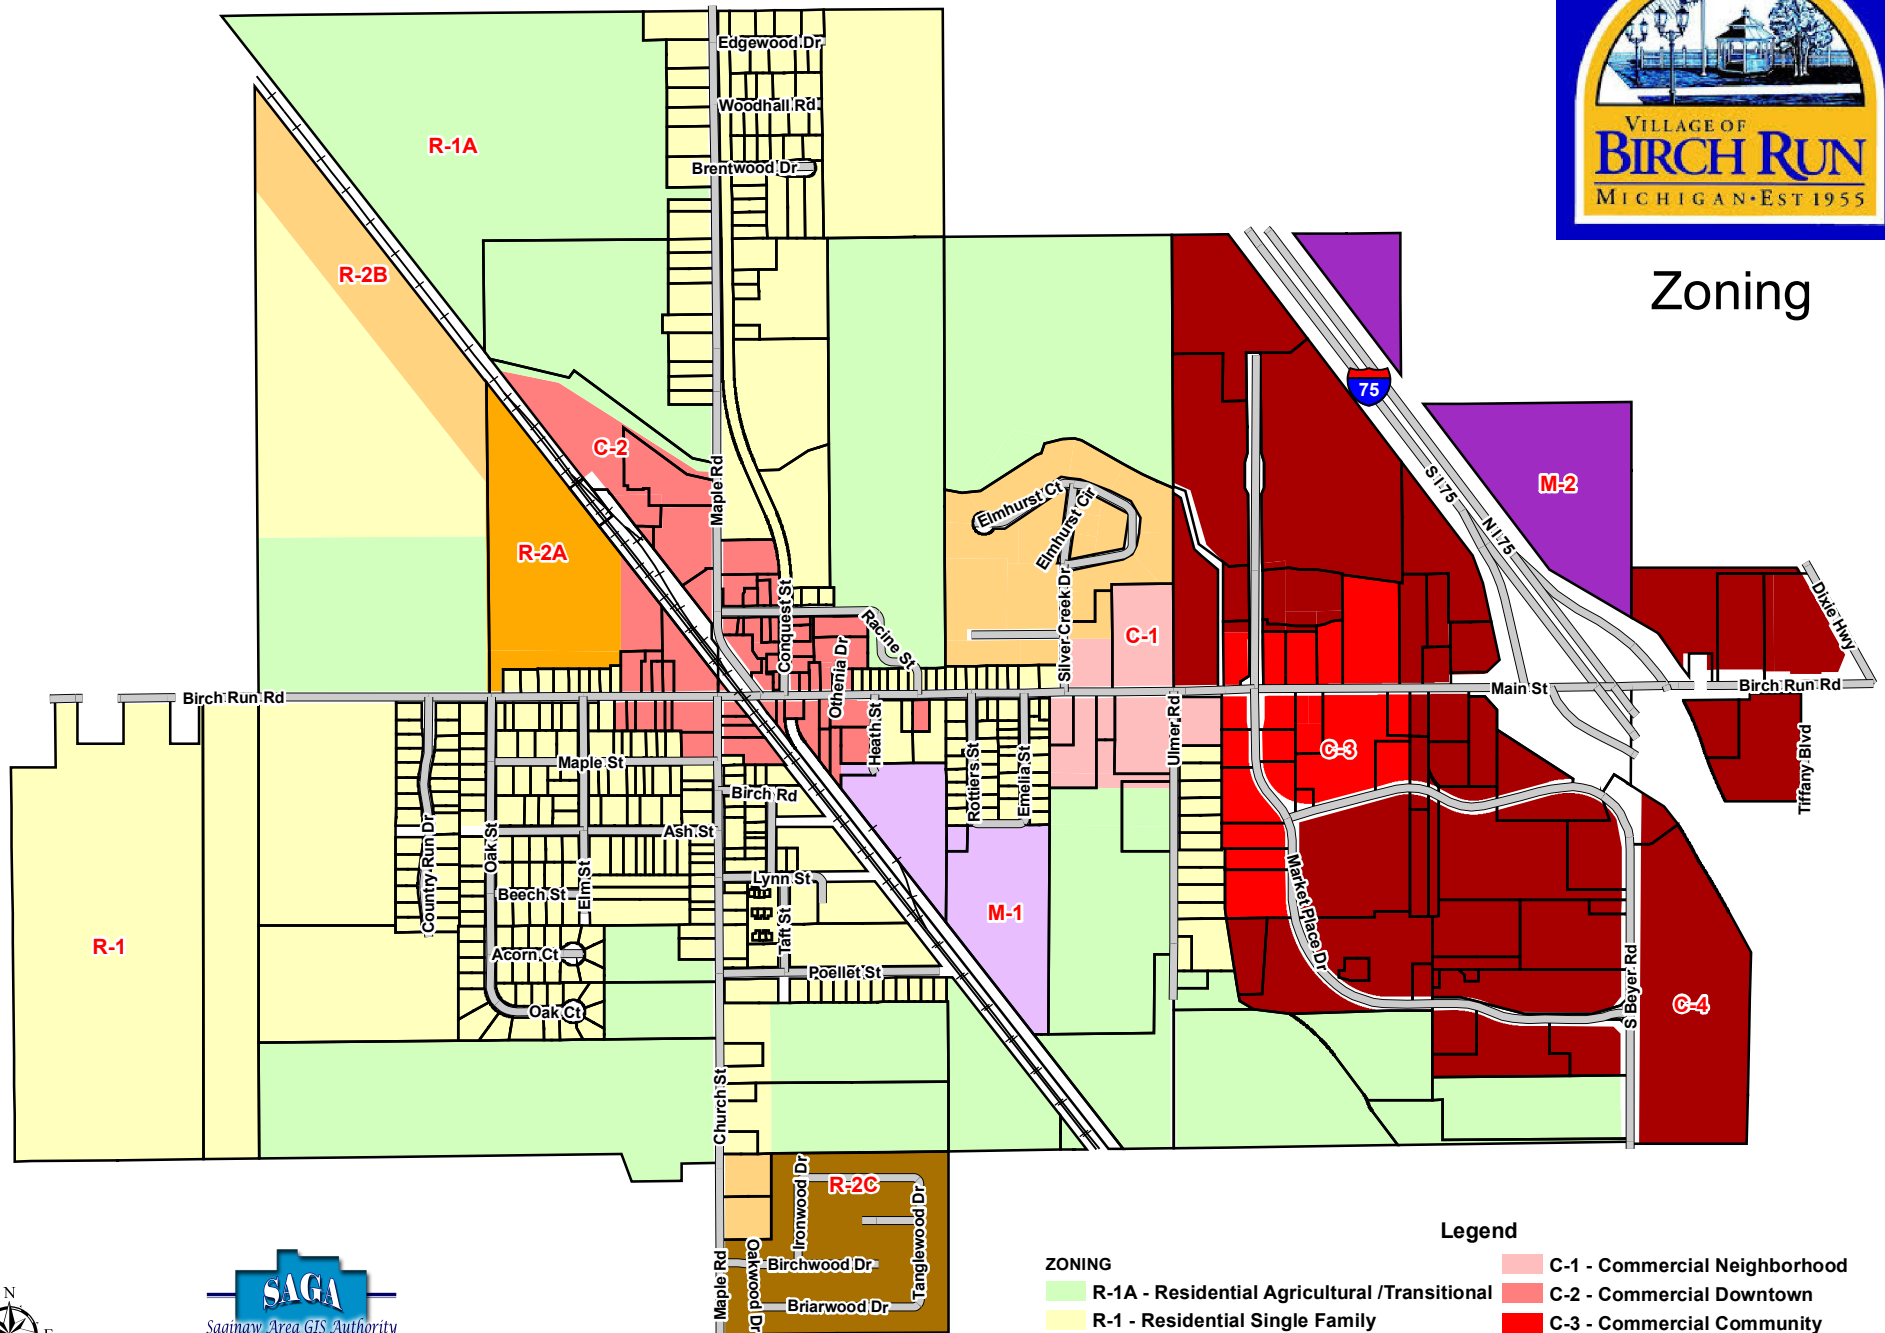

# Zoning

### Legend

- |   |  |  |
|---|--|--|
| <b>ZONING</b>                                 |  | C-1 - Commercial Neighborhood            |
| R-1A - Residential Agricultural /Transitional |  | C-2 - Commercial Downtown                |
| R-1 - Residential Single Family               |  | C-3 - Commercial Community               |
| R-2A - Residential Senior Housing             |  | C-4 - Commercial Highway Traveler        |
| R-2B - Residential Multiple Family            |  | M-1 - Industrial Light Manufacturing     |
| R-2C - Residential Mobile Home Park           |  | M-2 - Industrial Intensive Manufacturing |